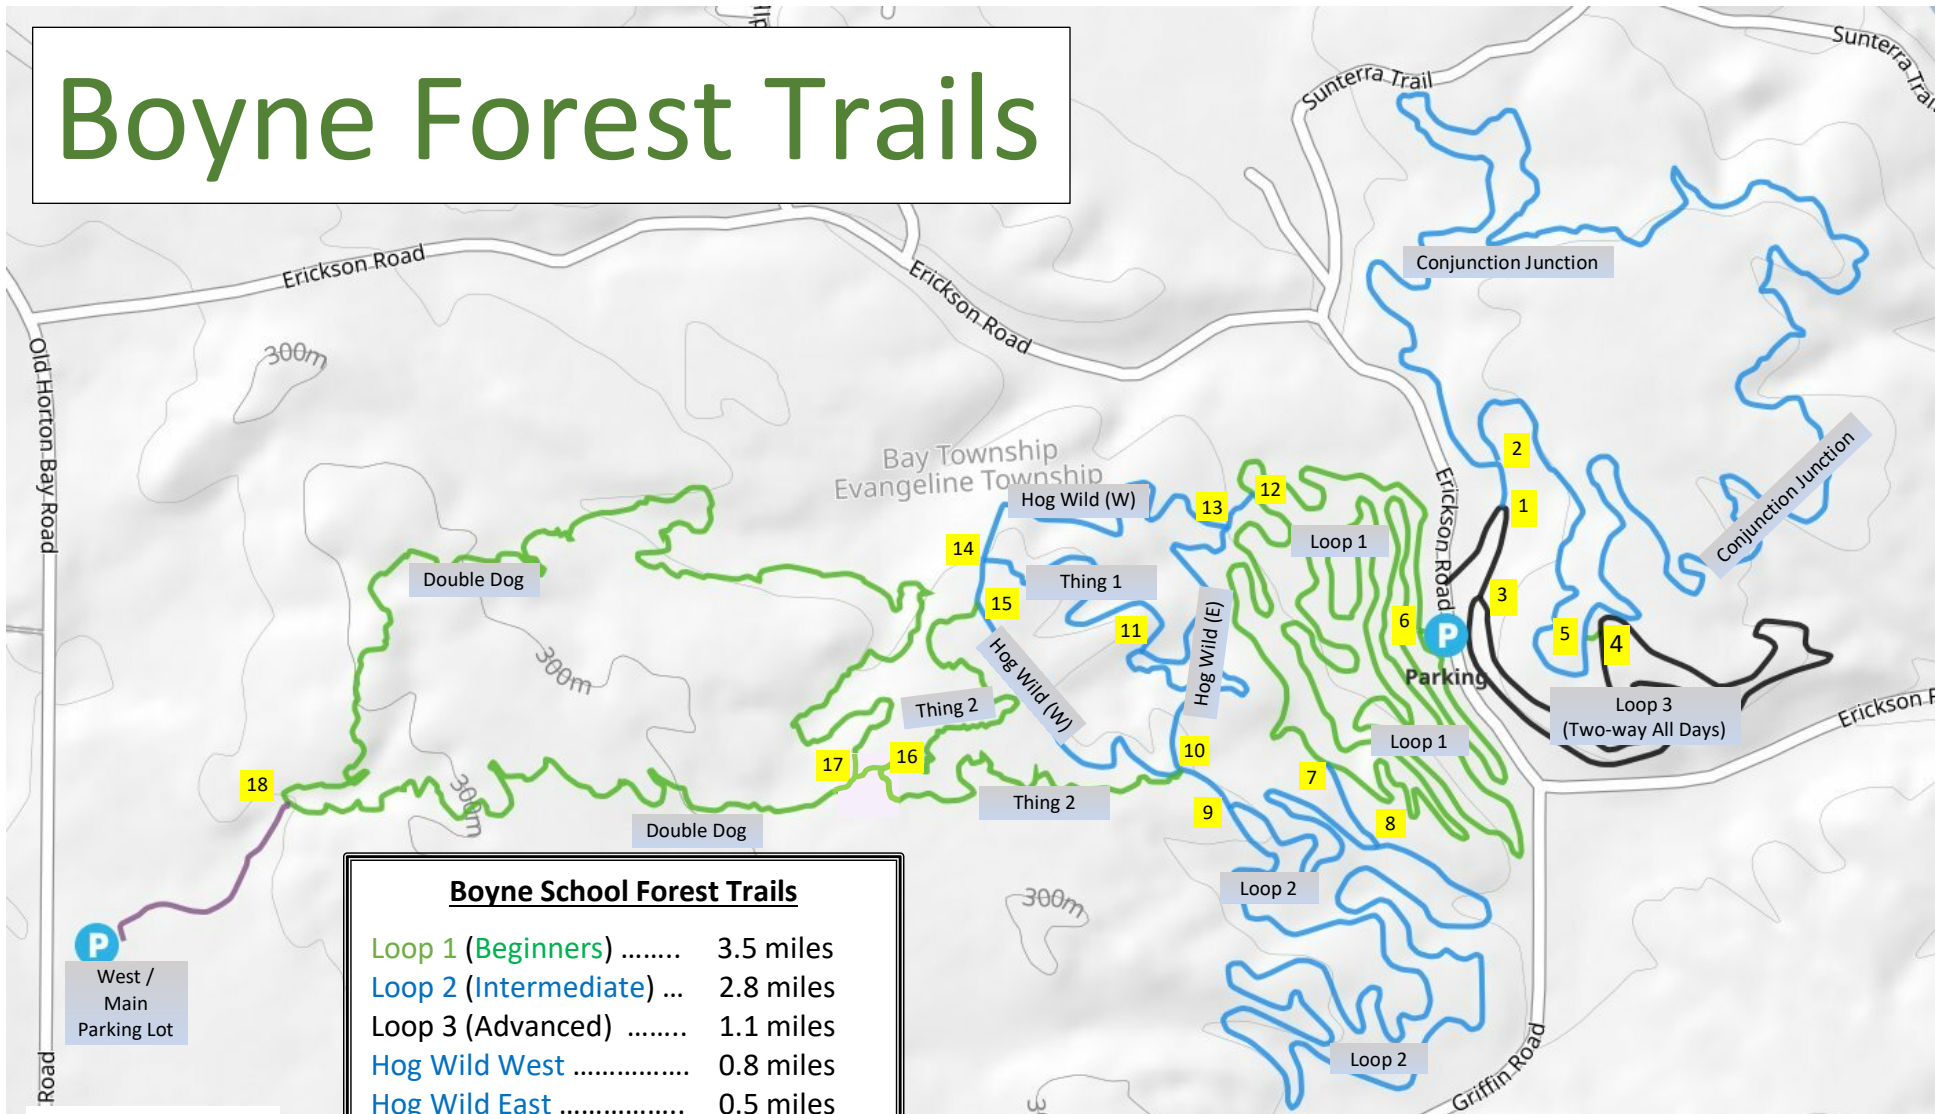

# Boyne Forest Trails

## Boyne School Forest Trails

Loop 1 (Beginners) .....	3.5 miles
Loop 2 (Intermediate) ...	2.8 miles
Loop 3 (Advanced) .....	1.1 miles
Hog Wild West .....	0.8 miles
Hog Wild East .....	0.5 miles
Thing 1 .....	0.3 miles
Thing 2 .....	0.7 miles
Conjunction Junction .....	3.0 miles
Double Dog .....	2.5 miles

### Directional Trail Riding:

Sat., M, W, Th – Ride trails clockwise

Sun., T, F – Ride counterclockwise

Except: Hog Wild West, Thing 1 and Loop3 are two-way, **all days**.

A Collaborative Project between:

and, **Top of Michigan Mountain Bike Association**

[www.tommba.org](http://www.tommba.org)